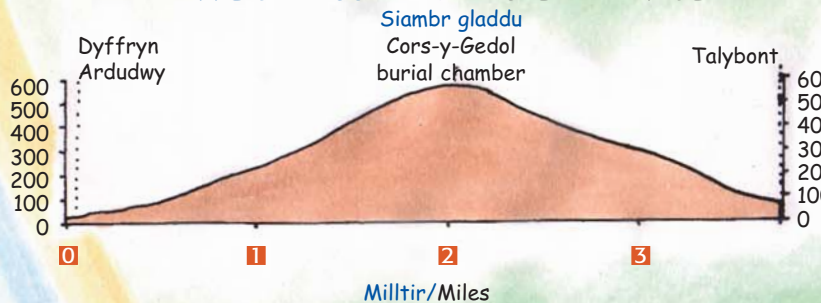

GRADDFA/SCALE

CYCHWYN START
 I Bwllheli To Pwllheli
 I Fachynlleth To Machynlleth

Map Explorer OL18 yr Arolwg Ordnans (cyf. grid: SH581233)
 Ordnance Survey Explorer OL18 (grid ref: SH581233)

PROFFEIL GRADDIANT/GRADIENT PROFILE