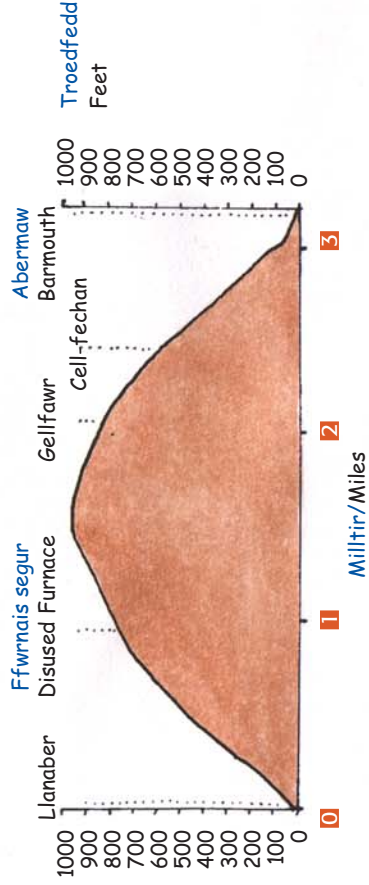

### ALLWEDD/KEY

- 1** Trywydd y llwybr troed gyda'r pellter a gerddwyd o'r cychwyn mewn milltiroedd  
The footpath route with distance walked from the start in miles
- Llwybr arall (nid o reidwydd hawl tramwy)  
Other path (not necessarily a right of way)
- Ffordd modur gyda phont/Motor road with bridge
- Gât/Gate **S** Camfa/Stile **P** Arwyddbost/Signpost + Eglwys/Church Mur/Wall
- Adeiladau pwysig/Significant buildings Adfail/Ruin
- Rheilffordd gyda gorsaf/Railway line with station
- Clawdd neu ffens/Hedge or fence
- Traethlin/Shoreline
- gan/by Laurence Main

### PROFFEIL GRADDIANT/GRADIENT PROFILE

Map Explorer OL18 neu OL23 yr Arolwg Ordnans (cyf. grid: SH599180)  
Ordnance Survey Explorer OL18 or OL23 (grid ref: SH599180)

Gogledd North

GRADDFA/SCALE

0 1/4

3/4

1

Milltir/Miles